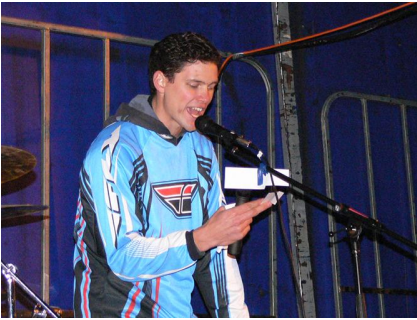

CTG MC - Jeremy Aitken

The action started with the guys on the bikes doing amazing aerial stunts. MC Jeremy Aitken was diligent in keeping the crowd behind the barrier and call the "moves". He said that no stunt was ever performed unless it had been rigorously practiced - and that was evident with only a couple of spills from which all walked away without visible limping!

Then they brought out the "farm bombs" - every young persons dream to drive a "bomb" around a paddock and over jumps. One got stuck on a jump and another caught fire - but the crowd loved it and the CTG guys hammed it up!

There was an intermission and we heard a gospel skit and some more live music - also the chance to indulge in a free sausage! Then more motocross and car racing - all interspersed with fabulous fireworks. The grand finale was a spectacular display (one of the best I've ever seen!) All in all - a fabulous event - keep your eye out for the next CTG event and please support these guys and this exciting ministry. It was so good to see and hear young people talking openly and with excitement about Jesus! Well done and thank you!

Deb Bye